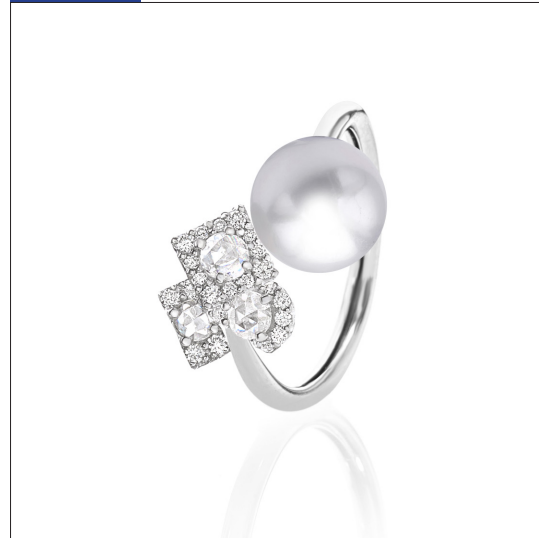

MIRÒ
COLLECTION

UTOPIA

MIRÒ
COLLECTION

JMA1BB

JMA4BB

JMA5BB

JMA6BB

- JMA1BB** Anello in oro bianco con diamanti bianchi e perla Mari del Sud / Ring in white gold with white diamonds and South Sea pearl
- JMA4BB** Anello in oro bianco con diamanti bianchi e perla Mari del Sud / Ring in white gold with white diamonds and South Sea pearl
- JMA5BB** Anello in oro bianco con diamanti bianchi e perla Mari del Sud / Ring in white gold with white diamonds and South Sea pearl
- JMA6BB** Anello in oro bianco con diamanti bianchi e perla Mari del Sud / Ring in white gold with white diamonds and South Sea pearl

UTOPIA

JMA7BB

JMB1BB

JMA7BB
JMB1BB

Anello in oro bianco con diamanti bianchi / Ring in white gold with white diamonds

Bracciale in oro bianco con diamanti bianchi / Bracelet in white gold with white diamonds

JMO2BB

JMO4BB

JMO5BB

JMO6BB

JMO2BB

Orecchini in oro bianco con diamanti bianchi e perle Mari del Sud / Earrings in white gold with white diamonds and South Sea pearls

JMO4BB

Orecchini in oro bianco con diamanti bianchi e perle Mari del Sud / Earrings in white gold with white diamonds and South Sea pearls

Girocollo in oro bianco con diamanti bianchi e perle Mari del Sud / Necklace in white gold with white diamonds and South Sea pearls

JMP4BB

Pendente in oro bianco con diamanti bianchi e perla Mari del Sud / Pendant in white gold with white diamonds and South Sea pearl