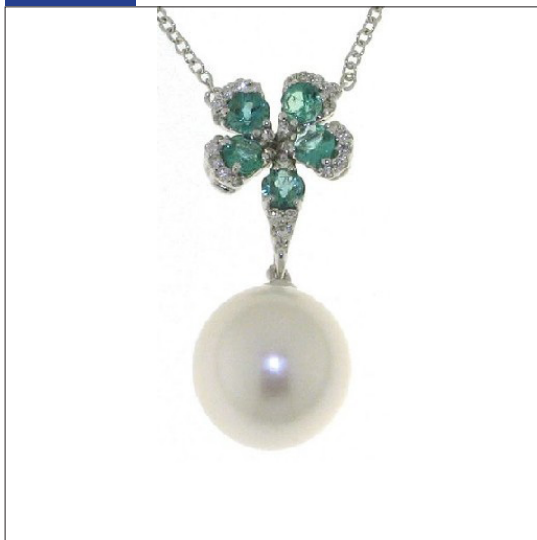

Girocollo in oro bianco con diamanti bianchi e perle Mari del Sud / Necklace in white gold with white diamonds and South Sea pearls

JMP4BB

Pendente in oro bianco con diamanti bianchi e perla Mari del Sud / Pendant in white gold with white diamonds and South Sea pearl

JMP5BB

Pendente in oro bianco con diamanti bianchi e perla Mari del Sud / Pendant in white gold with white diamonds and South Sea pearl

JMG6BB

Girocollo in oro bianco con diamanti bianchi e perla Mari del Sud / Necklace in white gold with white diamonds and South Sea pearl

UTOPIA

JMA3BBS

JMO3BBS

JMP3BBS

JMA3BBS

Anello in oro bianco con diamanti bianchi, smeraldi e perla Mari del Sud / Ring in white gold with white diamonds, emeralds and South Sea pearl

JMO3BBS

Orecchini in oro bianco con diamanti bianchi, smeraldi e perle Mari del Sud / Earrings in white gold with white diamonds, emeralds and South Sea pearls