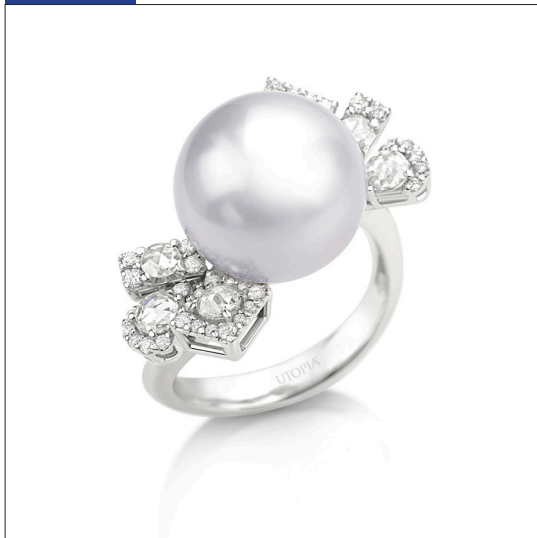

MIRÒ
COLLECTION

UTOPIA

MIRÒ
COLLECTION

JMA1BB

JMA4BB

JMA5BB

JMA6BB

- JMA1BB** Anello in oro bianco con diamanti bianchi e perla Mari del Sud / Ring in white gold with white diamonds and South Sea pearl
- JMA4BB** Anello in oro bianco con diamanti bianchi e perla Mari del Sud / Ring in white gold with white diamonds and South Sea pearl
- JMA5BB** Anello in oro bianco con diamanti bianchi e perla Mari del Sud / Ring in white gold with white diamonds and South Sea pearl
- JMA6BB** Anello in oro bianco con diamanti bianchi e perla Mari del Sud / Ring in white gold with white diamonds and South Sea pearl

UTOPIA

JMA7BB

JMB1BB

JMA7BB
JMB1BB

Anello in oro bianco con diamanti bianchi / Ring in white gold with white diamonds

Bracciale in oro bianco con diamanti bianchi / Bracelet in white gold with white diamonds

JMO2BB

JMO4BB

JMO5BB

JMO6BB

JMO2BB

Orecchini in oro bianco con diamanti bianchi e perle Mari del Sud / Earrings in white gold with white diamonds and South Sea pearls

JMO4BB

Orecchini in oro bianco con diamanti bianchi e perle Mari del Sud / Earrings in white gold with white diamonds and South Sea pearls

Girocollo in oro bianco con diamanti bianchi e perle Mari del Sud / Necklace in white gold with white diamonds and South Sea pearls

JMP4BB

Pendente in oro bianco con diamanti bianchi e perla Mari del Sud / Pendant in white gold with white diamonds and South Sea pearl